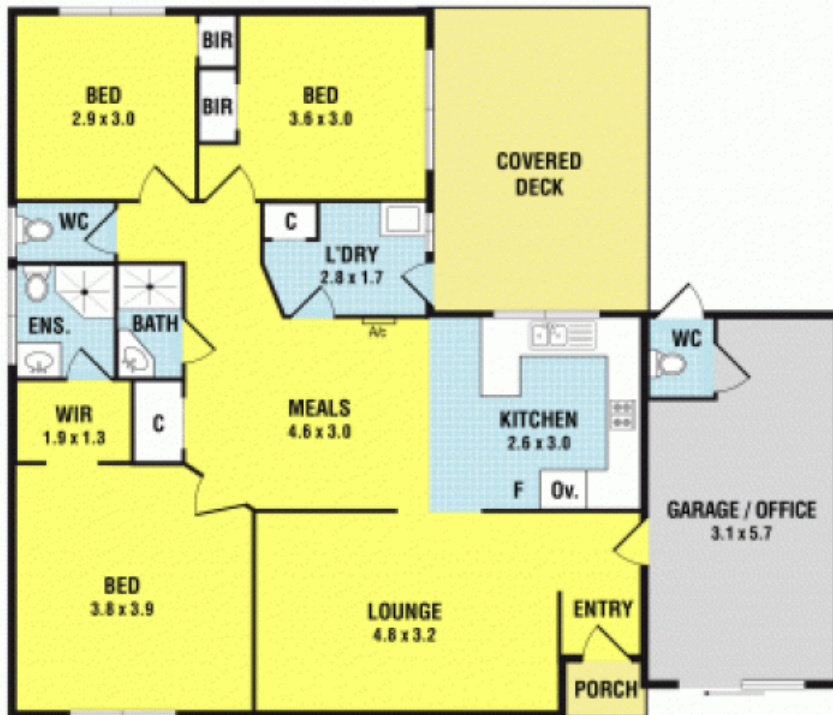

2/21 Princess Avenue, Springvale

Please note: All stated dimensions are approximate only. Particulars given are for general information only and do not constitute any representation on the part of the vendor or agent.