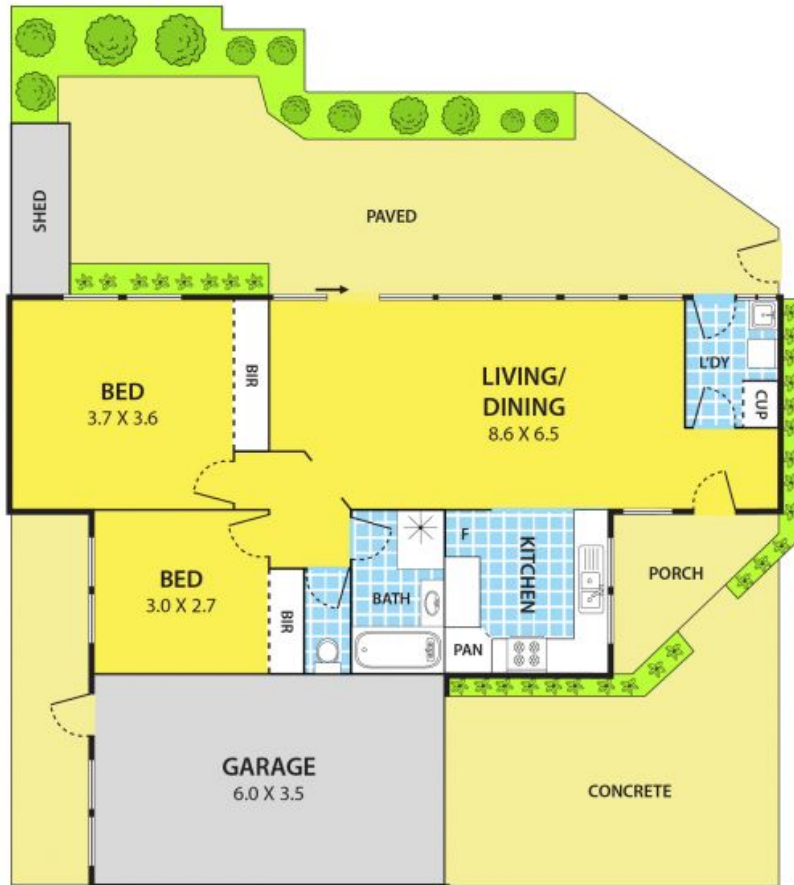

2/1 Baldwin Avenue NOBLE PARK

2

1

2

Attn: Investors, Downsizers & 1st Buyers!

A tranquil setting in one of the most desirable pockets of Noble Park. This low-maintenance unit offers two bedrooms with BIRs, generous open living - complete with timber floors - and a charming rear courtyard. Other features include single garage parking, ducted heating, Split A/C, separate toilet, chandelier light fittings, brand new dishwasher plus roller shutters all around.

Please NOTE:

Vendor Prefer Rent Back

Photo ID Required for all Inspections

Leyton Real Estate

2/1 Baldwin Avenue, NOBLE PARK

DISCLAIMER:

Please note plans are indicative only and not drawn to exact scale.
All dimensions are approximate