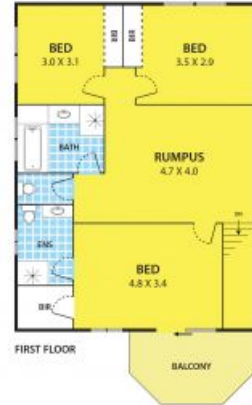

18 Bindi Close, SPRINGVALE SOUTH

DISCLAIMER:

Please note plans are indicative only and not drawn to exact scale.
All dimensions are approximate