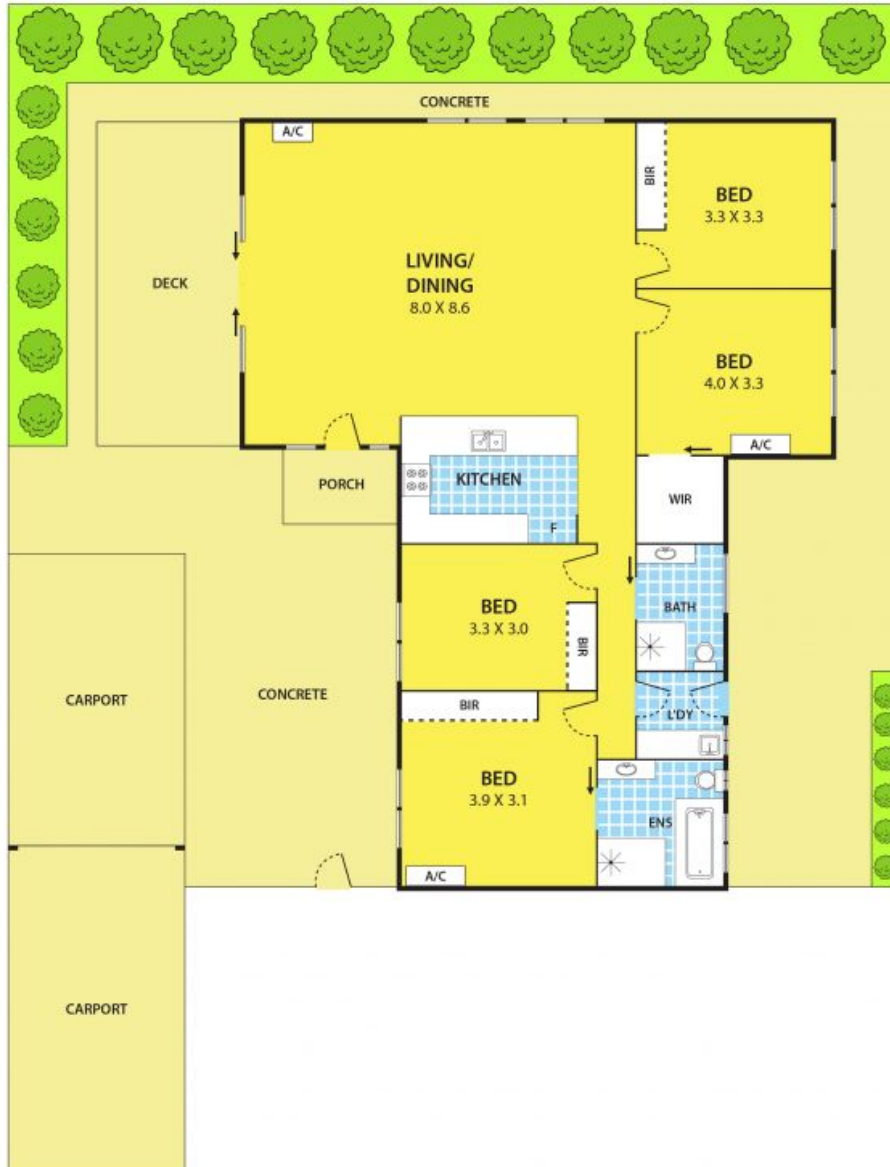

leyton

2/8 Shaw Street SPRINGVALE SOUTH

4 2 2

Modern Art-Deco Unit with 4 Bedrooms!

Thu Le

0421 903 814

2/8 Shaw Street, SPRINGVALE SOUTH

DISCLAIMER:

Please note plans are indicative only and not drawn to exact scale.
All dimensions are approximate