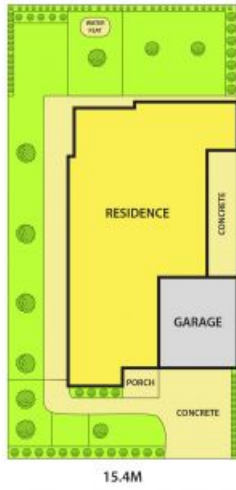

4 Keshava Grove, Dandenong

DISCLAIMER: