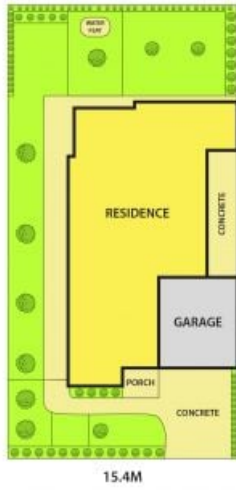

4 Keshava Grove, Dandenong

DISCLAIMER: