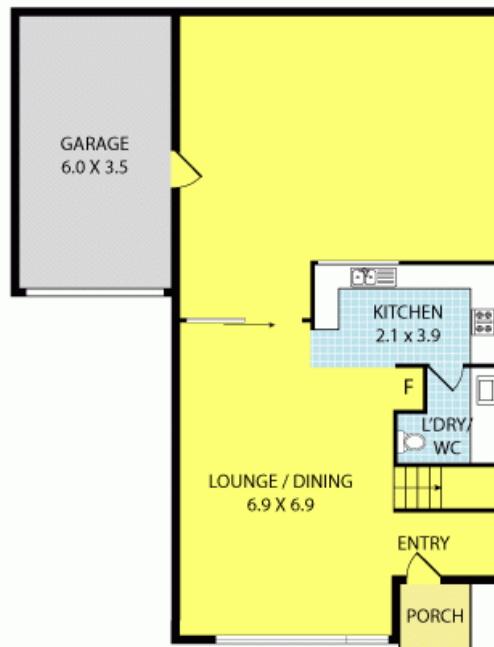

GROUND FLOOR