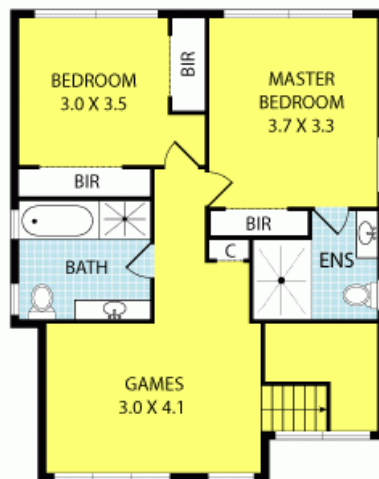

3/4 Olympic Avenue, Springvale South

FIRST FLOOR