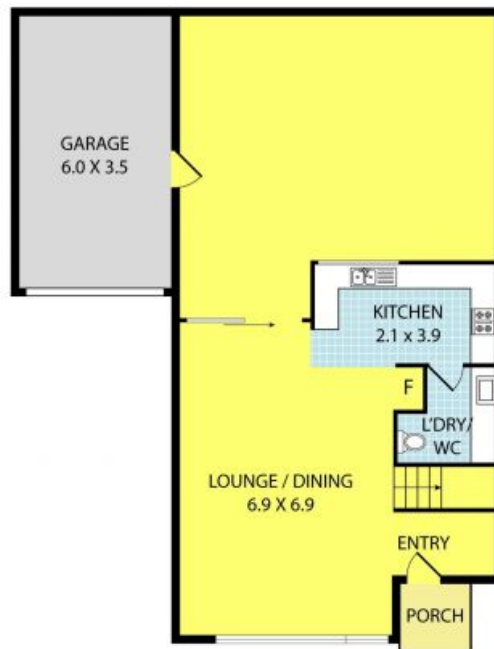

GROUND FLOOR