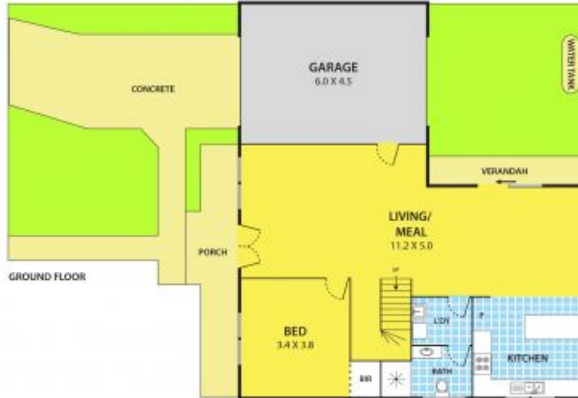

- Four generous size bedrooms
- A master w/ full ensuite & walk-in-robe
- A fully appointed kitchen with s/s appliances
- Spacious family lounge area
- Ducted heating
- Remote control garage and plenty of off street parking

## 1/27 Arena Square, NOBLE PARK

**DISCLAIMER:**

Please note plans are indicative only and not drawn to exact scale.  
All dimensions are approximate