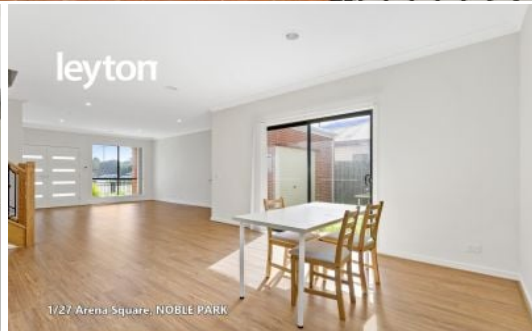

leyton

1/27 Arena Square NOBLE PARK

4 3 2

BRAND NEW QUALITY TOWNHOUSES IN EXCELLENT LOCATION..

This modern designed brand new townhouses are meticulously set to impress with its cutting-edge style & outstanding floorplan flexibility. Conveniently located between both Noble Park and Keysborough, thus delivers unrivaled double level living standard within easy commute to the both Noble Park Central and Parkmore Shopping Central. Wallarano Primay is just outside your door!

- Four generous size bedrooms
- A master w/ full ensuite & walk-in-robe
- A fully appointed kitchen with s/s appliances
- Spacious family lounge area
- Ducted heating
- Remote control garage and plenty of off street parking

0421 903 814