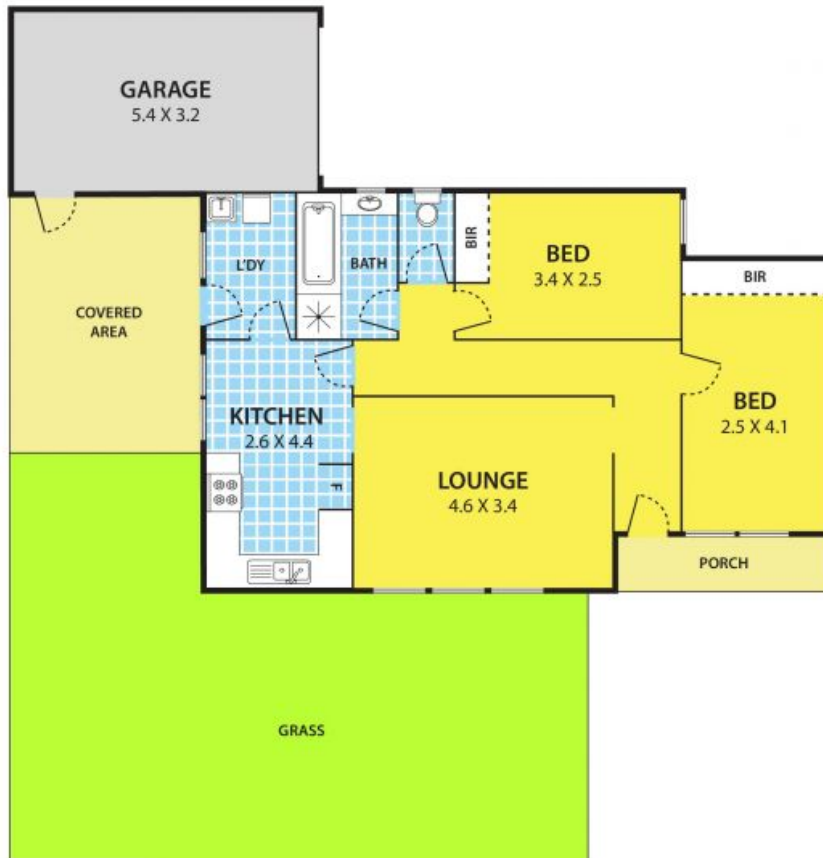

Featuring: spacious lounge room with split A/C., 2 bedrooms with BIRs and polished floorboards, tiles in lounge, kitchen and wet areas, main bathroom and separate toilet, nearly new roof tiles, private courtyard and lock up garage...

Currently tenanted \$1,521/PCM until January 2021.

Don't miss this golden opportunity!

Call Thu Le for more information.

Thu Le

0421 903 814

1/1 The Crescent, SPRINGVALE

DISCLAIMER:

Please note plans are indicative only and not drawn to exact scale.
All dimensions are approximate