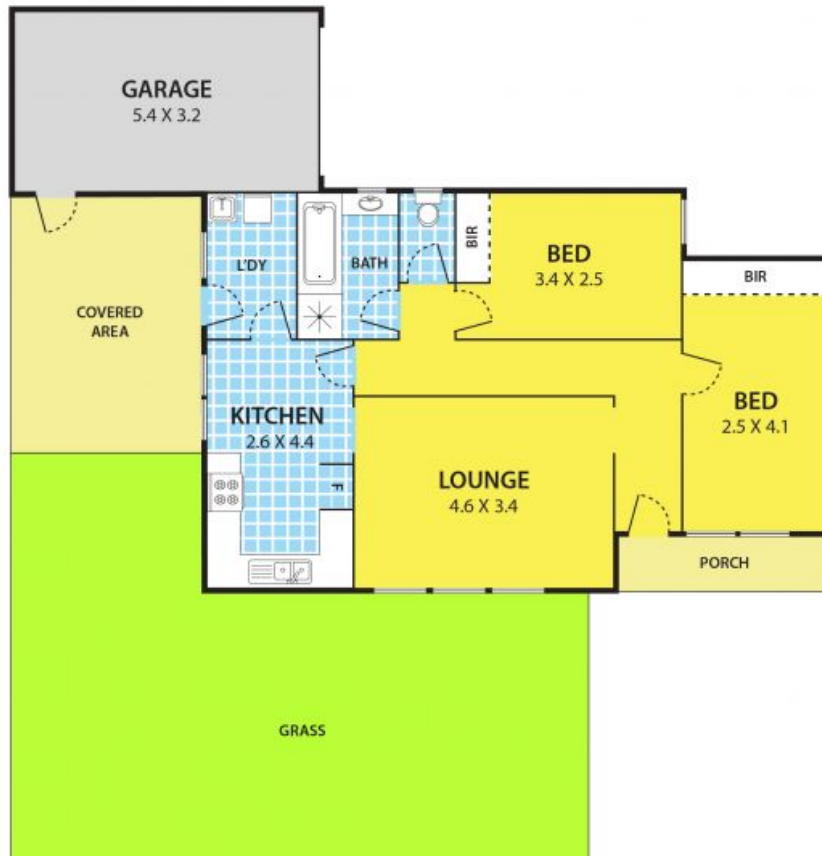

1/1 The Crescent SPRINGVALE

 2
  1
  1

Available now

Nestled in a prime location, this front-facing 2-bedroom villa unit offers a lifestyle of convenience just a short stroll from Springvale Central. Immerse yourself in the array of amenities, from seamless public transport options to an abundance of restaurants, medical clinics, churches, schools, and shops.

Property Features:

- Spacious lounge room adorned with a split A/C.
- 2 bedrooms featuring built-in robes and polished floorboards, creating a stylish and cozy.
- Tiles in the lounge, kitchen, and wet areas for easy maintenance.
- Main bathroom and a separate toilet for added convenience.
- Enjoy a private courtyard, perfect for relaxation or entertaining.
- Secure your vehicle in the lock-up garage, providing peace of mind.

Andy Nguyen

1/1 The Crescent, SPRINGVALE

DISCLAIMER:

Please note plans are indicative only and not drawn to exact scale.
All dimensions are approximate