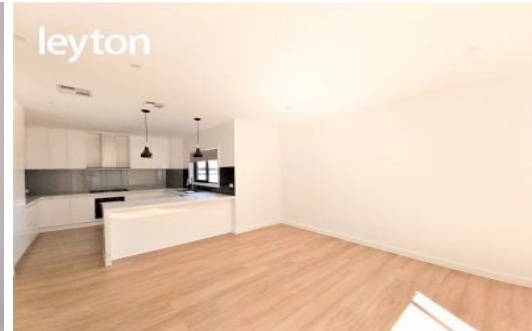

leyton

1/22 Joyce St SPRINGVALE

 4
  3
  2

4BR Townhouse

Townhouse with great floor plan, high quality fixtures and finishes.

Features:

- 4 bedroom with 2 ensuites
- Central heating and cooling
- Spacious dining and living area
- Secured back yard
- Double garage with remote control