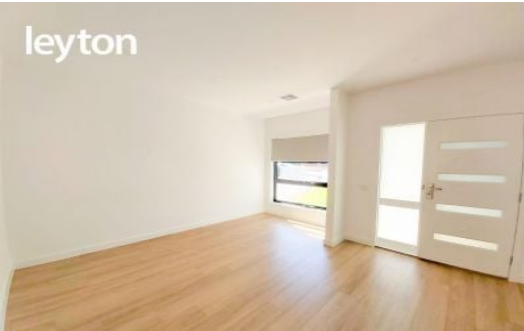

leyton

1/22 Joyce St SPRINGVALE

 4
  3
  2

4BR Townhouse

Townhouse with great floor plan, high quality fixtures and finishes.

Features:

- 4 bedroom with 2 ensuites
- Central heating and cooling
- Spacious dining and living area
- Secured back yard
- Double garage with remote control