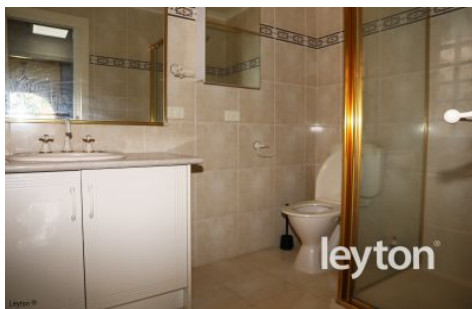

leyton[®]

6 Ruby Place Springvale VIC

3  2  2 

Discover this beautiful 3-bedroom home in a safe and welcoming neighborhood.

Featuring:

- ? Spacious bedrooms with built-in robes, including a master with ensuite
- ? Open-plan living and dining area
- ? Modern appliances and low-maintenance design
- ? Heating and cooling
- ? Double lock-up garage