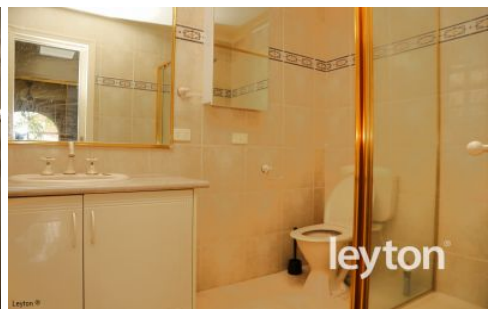

leyton[®]

6 Ruby Place Springvale VIC

3  2  2 

Discover this beautiful 3-bedroom home in a safe and welcoming neighborhood.

Featuring:

- ? Spacious bedrooms with built-in robes, including a master with ensuite
- ? Open-plan living and dining area
- ? Modern appliances and low-maintenance design
- ? Heating and cooling
- ? Double lock-up garage